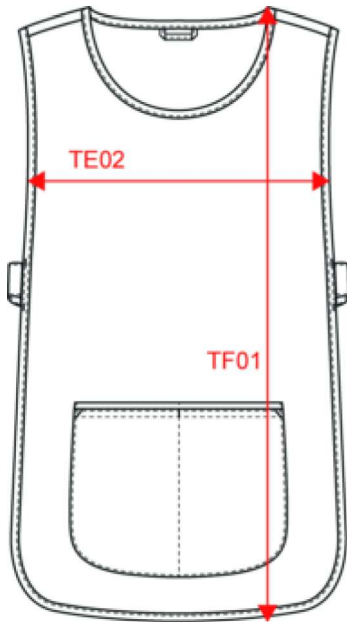

Maße

Measurements in cm	S/M	L/XL	XXL/3XL
TE02 - 1/2 chest width at armhole bottom line	40.00	46.00	52.00
TF01 - Total height from HSP	74.00	78.00	82.00